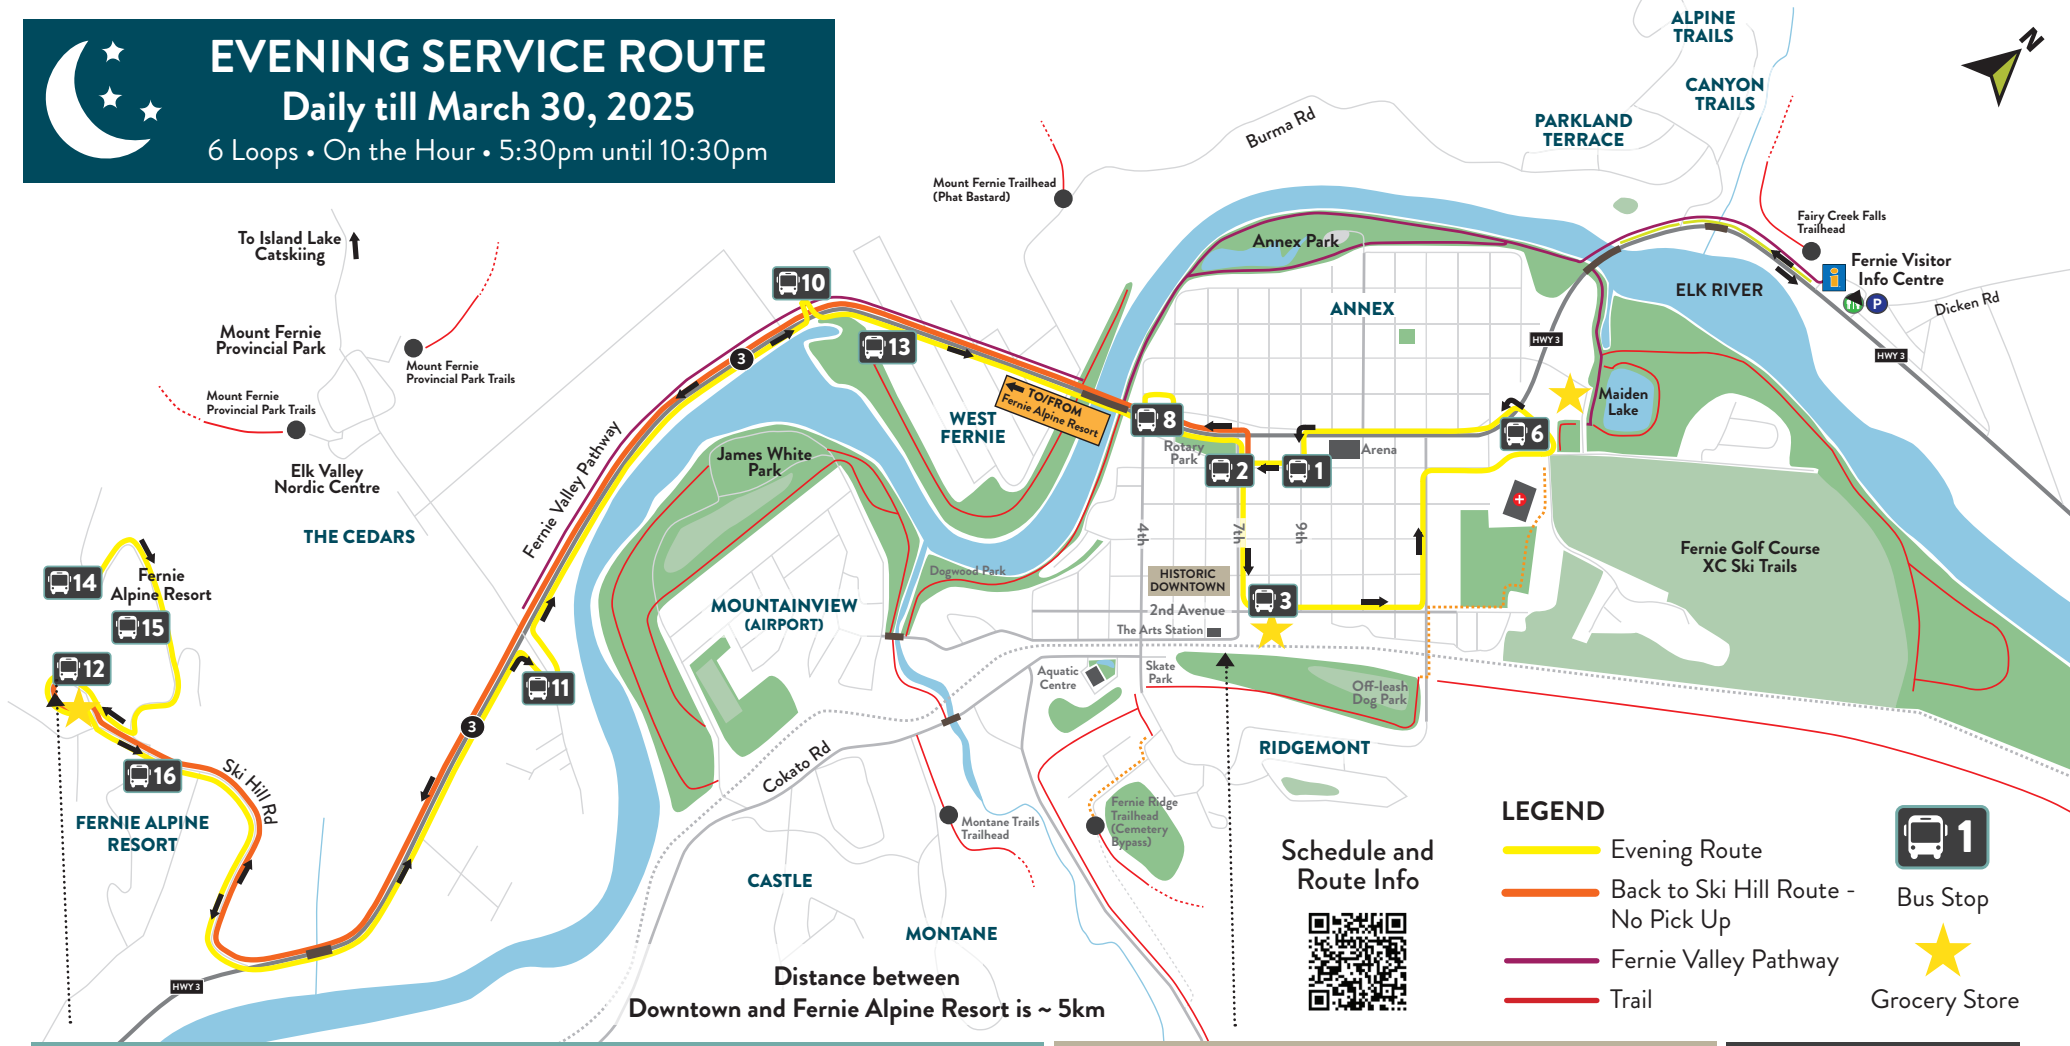

FERNIESTOKE SHUTTLE

Download the NEW Shuttle App!

Purchase & Redeem Tickets
View Schedule • Track Bus Location • & More!

EVENING SERVICE ROUTE

Daily till March 30, 2025
6 Loops • On the Hour • 5:30pm until 10:30pm

STATS:

145 Runs (30% Green, 31% Blue, 21% Expert) – use icons
5 Alpine Bowls
10 Lifts
Rail Park & Ski-Cross Course

Avg Annual Snowfall 30 Feet
Over 2,500 Acres of Terrain
3,500 Vertical Feet

Historic Downtown

- Boutique shops, sport & rental shops
- Pubs, restaurants, distillery and cafés
- Groceries, bakery, liquor & specialty foods
- Fernie Museum & attractions
- Fernie Arts Station & galleries
- Self-guided heritage and art walks